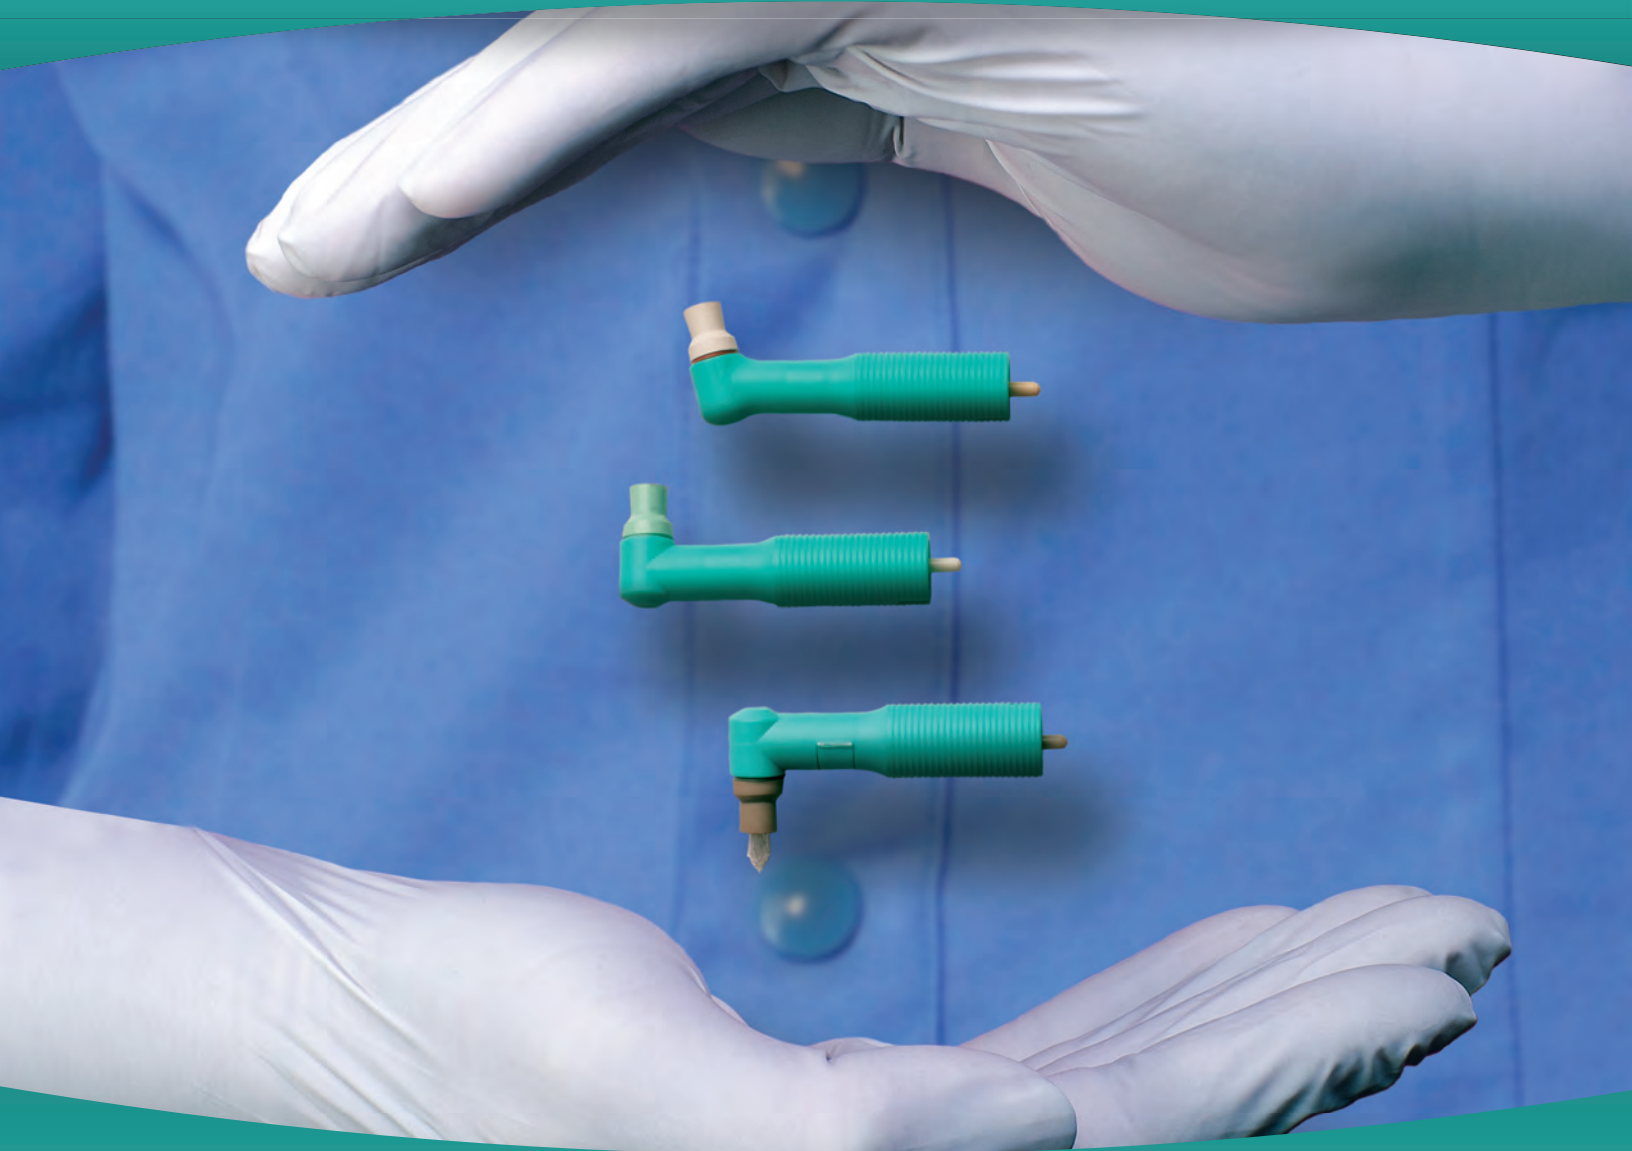

Your Guardian Angles.

Pivot: Everything you need in a disposable prophyl angle.

Pivot means great value, a reasonable price, and a broad line that allows you to pick the exact angles your team needs...without being second-guessed.

Four out of five Hygienists prefer* Pivot's cup, because it:

- gives you a more predictable polishing edge
- repeatedly splays easily without breaking down
- has a lower profile for improved posterior access
- is softer and more flexible, so you're not exhausted at the end of the day.

Call your favorite dealer and ask for your team's favorite Pivot angles: soft and firm non-latex cups, tapered brushes, and our new 15° Pivot Contra. With great selection and made-in-the-USA quality and performance, Pivot's the guardian angle your practice needs.

PIVOT[®]
DISPOSABLE PROPHY ANGLE

PIVOT[®]

DISPOSABLE PROPHY ANGLE

- Designed to Fit All Slow-Speed, Doriot (straight nose cone) Style Handpieces
- Works Smoothly and Quietly with Less Vibration, No Noisy Chatter
- Shorter Profile Cup/Head Allows Improved Access to Hard-to-Reach Surfaces
- 4 out of 5 Hygienists Prefer our Latex-Free Cups
- Ribbed and Webbed Cup Design Reduces Splatter