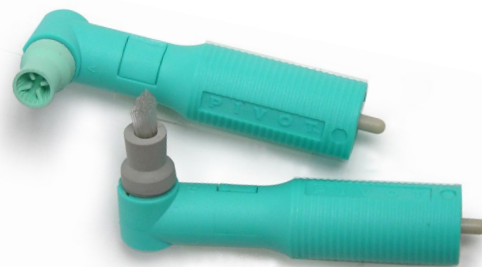

15° Never Felt So Good!

Our new 15° Contra Angle offers greater reach, access, visibility and comfort...with the same proven quality and the same price as all our Pivot DPAs.

Experience Pivot's reliably smooth, surprisingly quiet, runs-like-metal performance with the cup preferred by 4 of 5 hygienists*...while reducing wrist fatigue!

Choose the disposable prophylaxis angle that fits you best without paying more.

Order the Pivot®NL Contra Angle today! Call your favorite dealer and ask for our special Buy 4 Gross (144), Get 1 Gross Free Special. Mix and match any Pivot angle in firm or soft cup. Or visit Preventech.com for a FREE SAMPLE!

A Family of Products at the Same Price!

PIVOT[®]NL
CONTRA
NON-LATEX DISPOSABLE PROPHY ANGLE

PIVOT®

DISPOSABLE PROPHY ANGLE

- Designed to Fit All Slow-Speed, Doriot (straight nose cone) Style Handpieces
- Works Smoothly and Quietly with Less Vibration, No Noisy Chatter
- Shorter Profile Cup/Head Allows Improved Access to Hard-to-Reach Surfaces
- 4 out of 5 Hygienists Prefer our Latex-Free Cups
- Ribbed and Webbed Cup Design Reduces Splatter

PIVOT NL CONTRA

NON-LATEX DISPOSABLE PROPHY ANGLE

- 15° Contra Bend offers greater reach, access, visibility and comfort
- Improved ergonomics helps reduce wrist fatigue
- Real savings, same price as our popular Pivot DPA
- Smooth, quiet "Runs Like Metal" performance